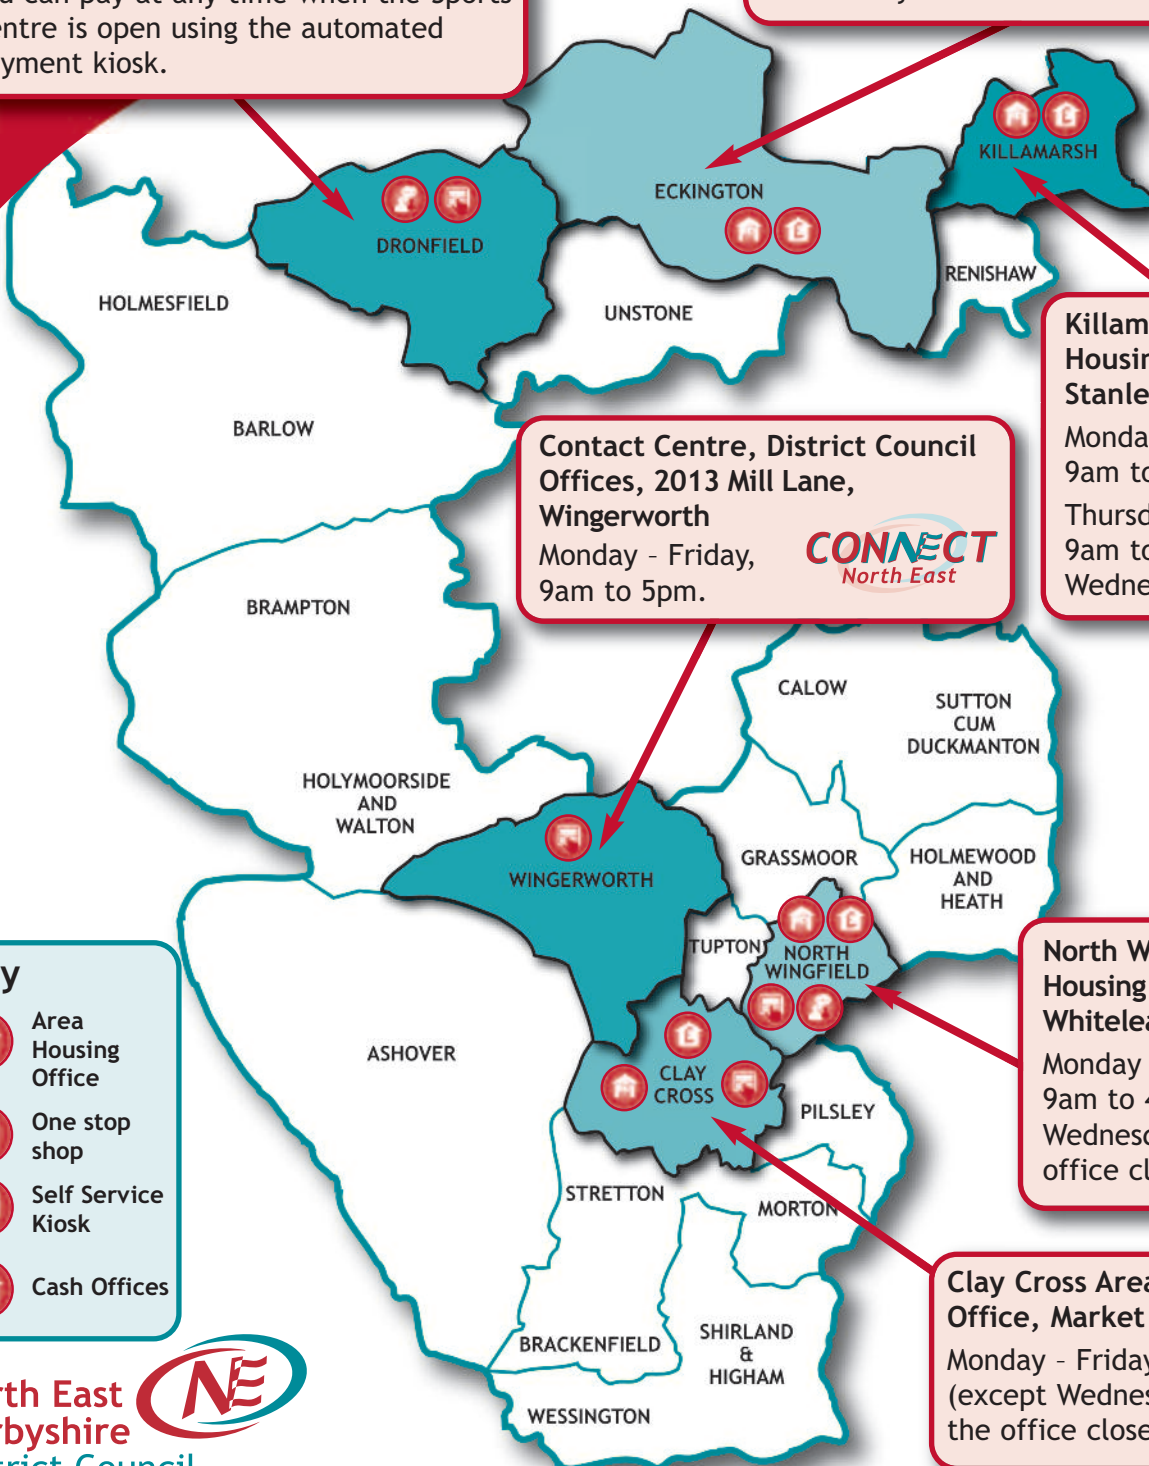

Follow us on: www.twitter.com/nedDC

Dronfield One Stop Shop,
Dronfield Sports Centre, Civic Centre
Monday - Friday, 9am to 4.30pm
You can pay at any time when the Sports Centre is open using the automated payment kiosk.

Eckington Area Housing Office,
Eckington Swimming Pool, Gosber Street
Monday - Friday 9am to 4pm (except Wednesdays when the office closes at 2pm).

Killamarsh Area Housing Office,
Stanley Street
Monday and Tuesday 9am to 2pm
Thursday and Friday 9am to 4pm (Closed Wednesdays).

Contact Centre, District Council Offices,
2013 Mill Lane,
Wingerworth
Monday - Friday, 9am to 5pm.

North Wingfield Area Housing Office,
Whiteleas Avenue
Monday - Friday 9am to 4pm (except Wednesdays when the office closes at 2pm).

Clay Cross Area Housing Office,
Market Street
Monday - Friday, 9am to 4pm (except Wednesdays when the office closes at 2pm).

Key

- Area Housing Office
- One stop shop
- Self Service Kiosk
- Cash Offices