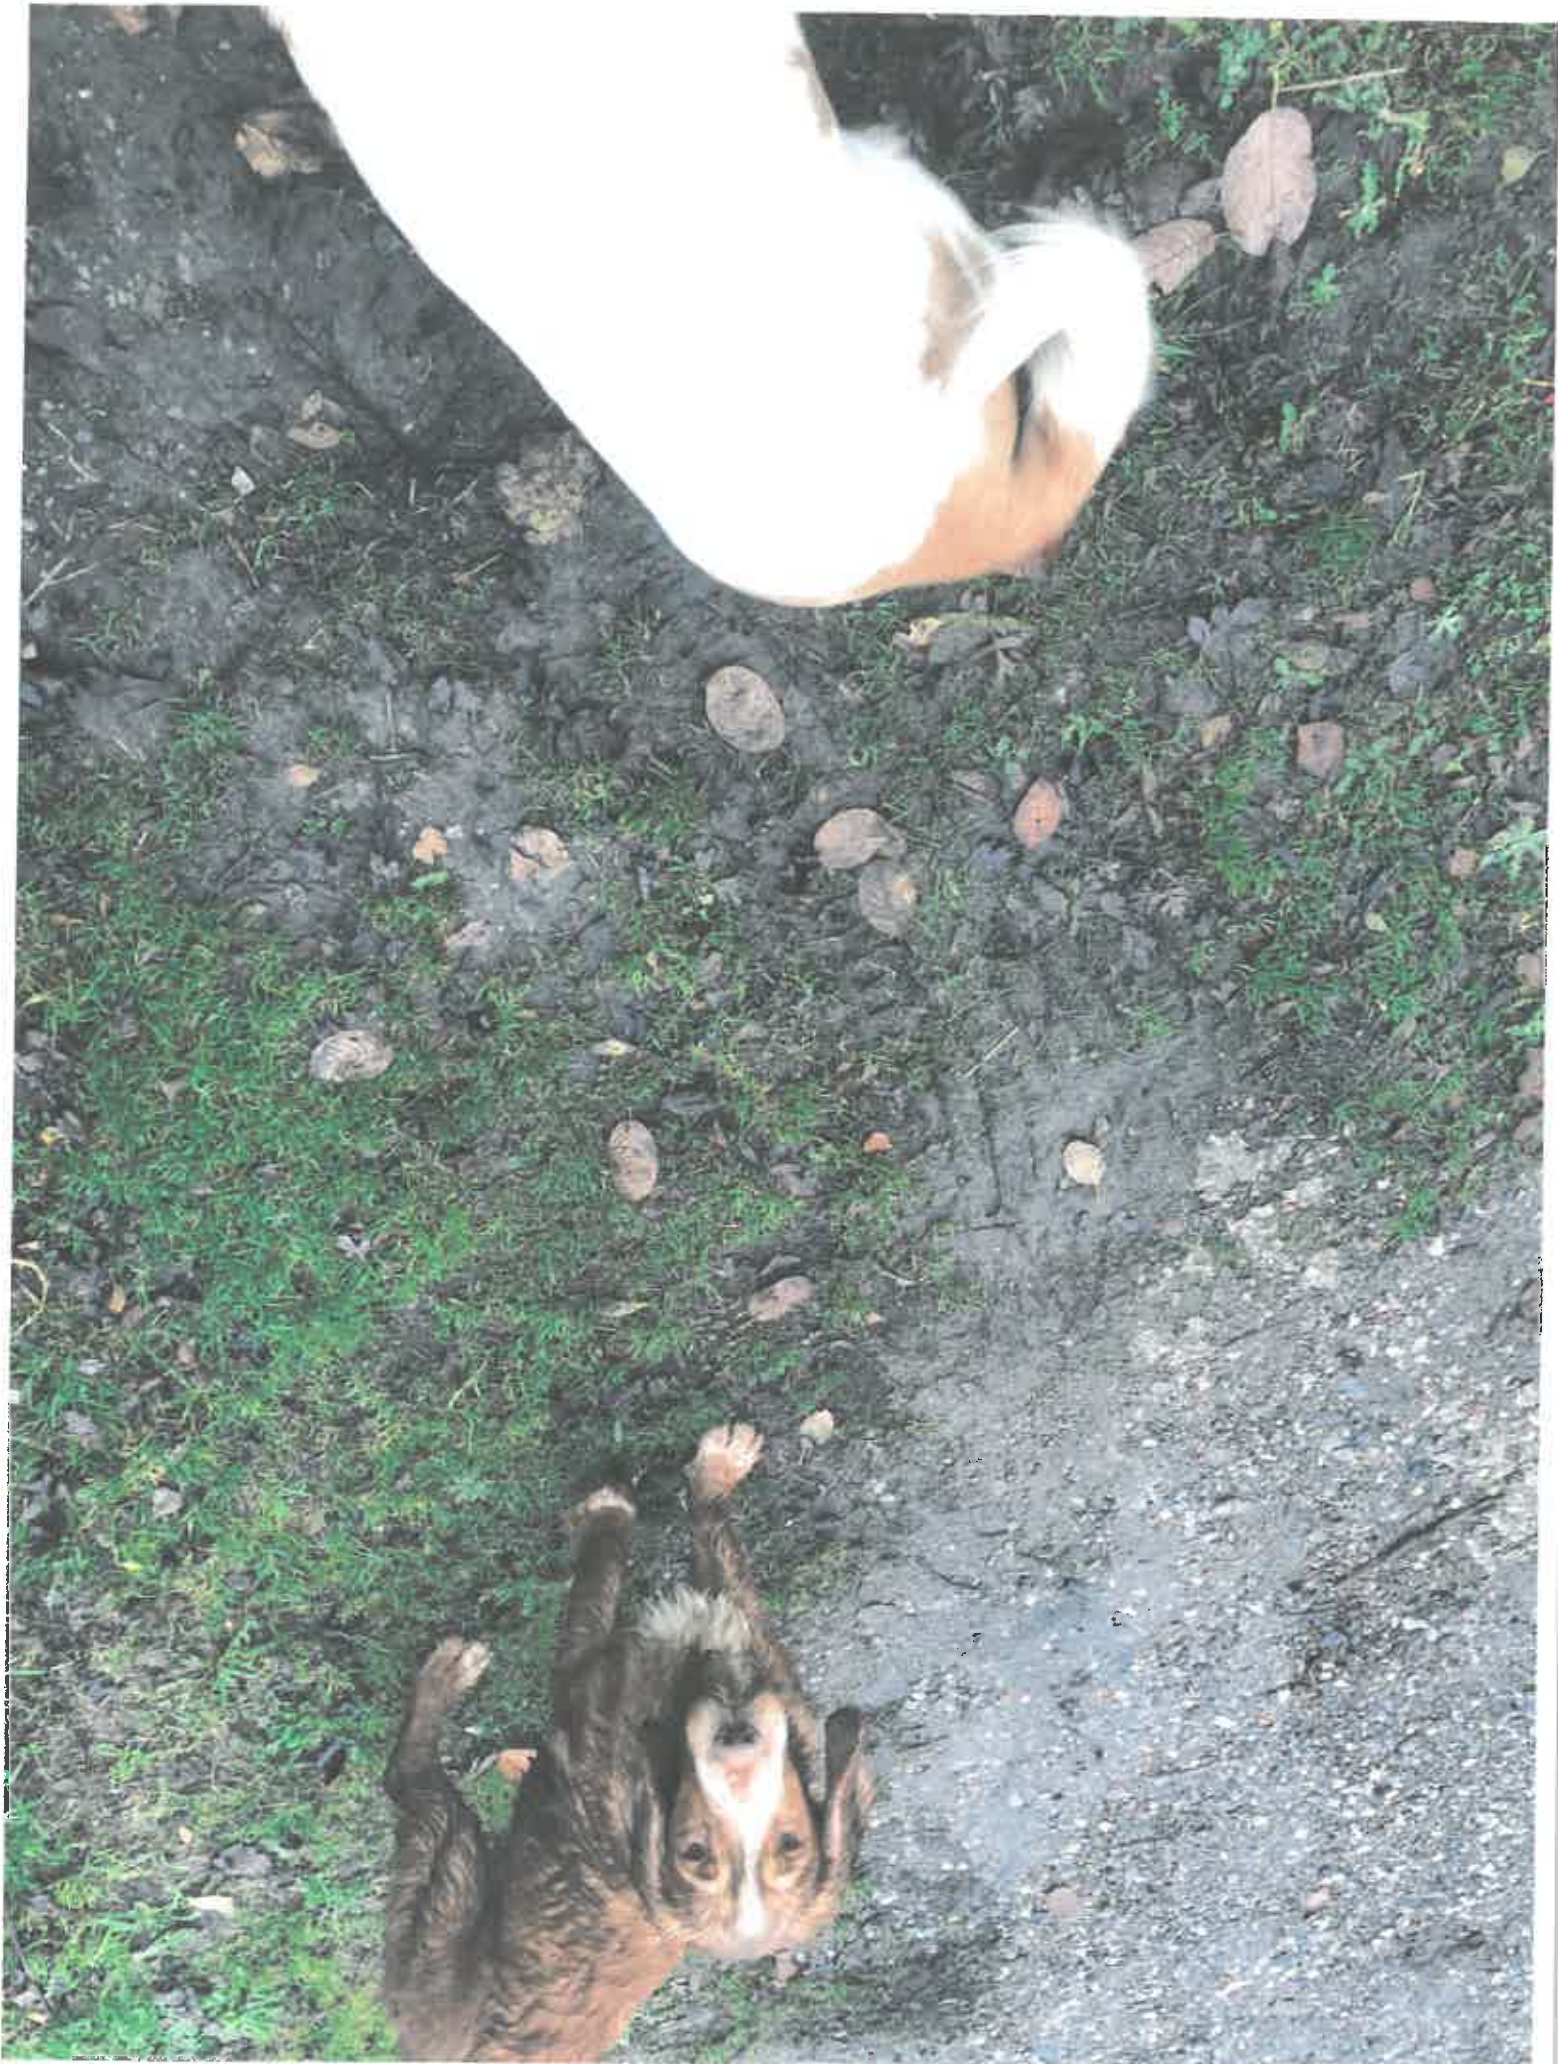

DRILL WANE  
CALLED

STABLE  
ENTRANCE

SITE  
ENTRANCE

FLOODING ON WANE  
OUTSIDE SITE DRAINING TO MY DAVE FOR STABLES + HEDDS

FUEL MIXED WITH FLOOD WATER  
DRAINING TO MY FRIENDS

GALEND

FLOOD WATER DRAINING AWAY TO MY FIELDS

(ALOW)

CALDEN

FLOOD WATER  
DRAINING INTO  
MY POND  
FROM  
HIGHWAY

ACRID THICK SMOKE FROM FIRES CALDW

ACRID SMOKE FROM FIRES

CHILD

DOGS ON HIGHWAY A PRIVATE DRIVE (Araw)

DOG BITE TO NEIGHBOUR  
RESUMING IN HOSPITAL  
TREATMENT  
NEEDDC & POLICE INFORMED  
NOTHING DONE.  
NO ACTION TAKE.