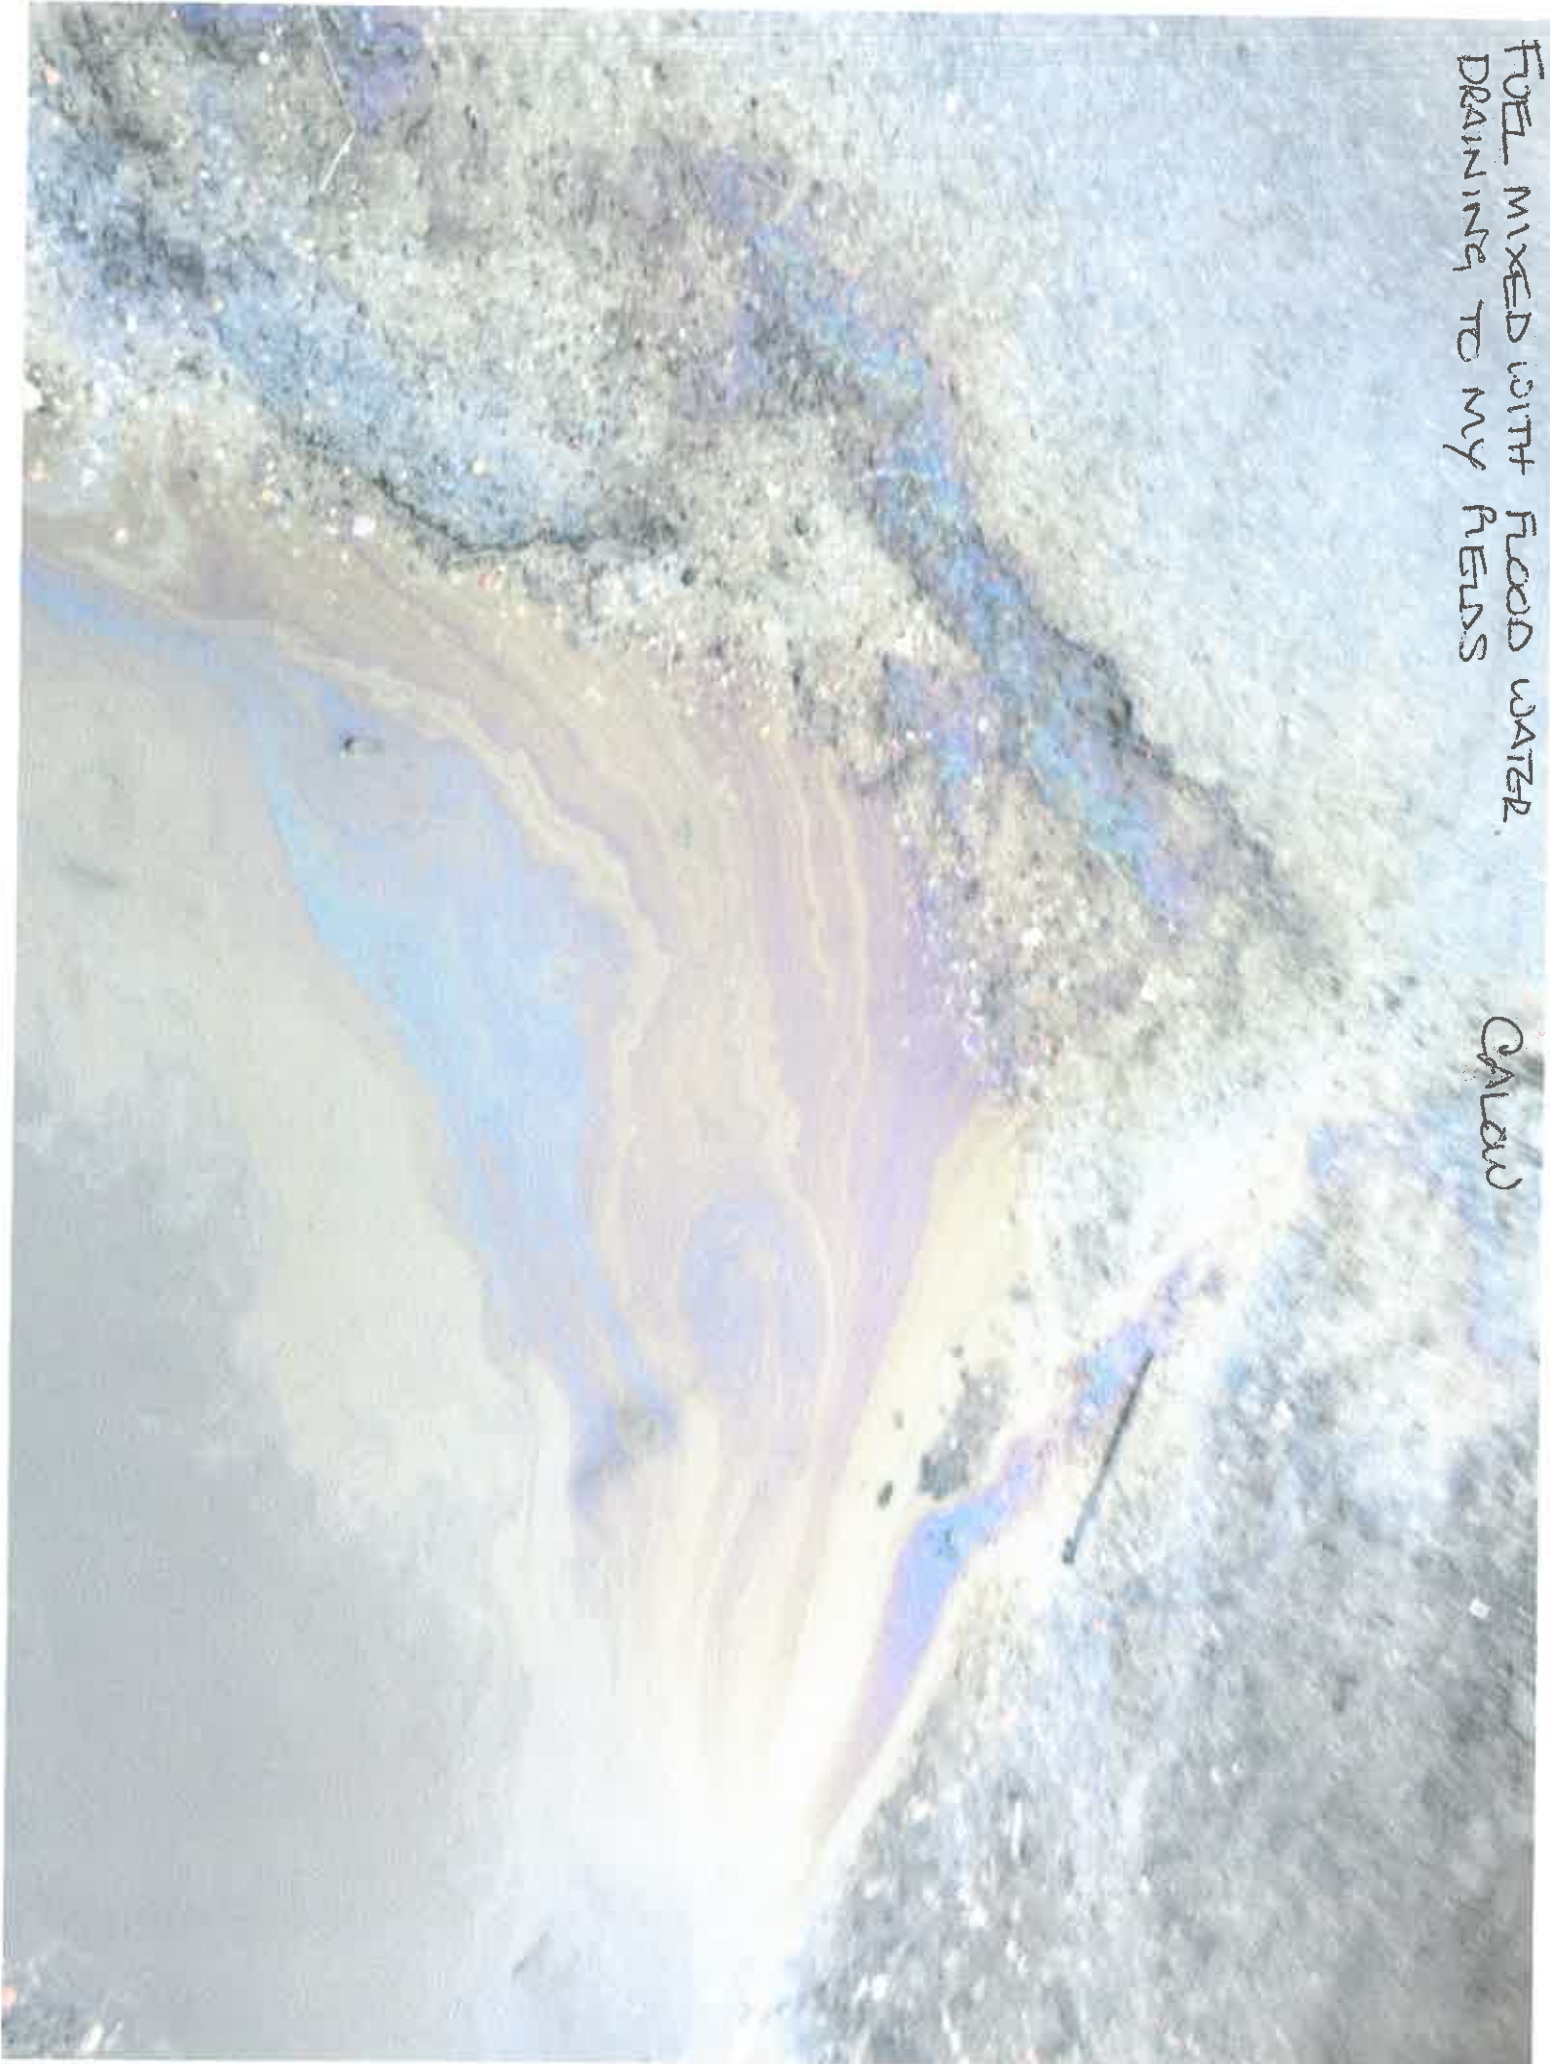

DRILL WANE  
CALLED

STABLE  
ENTRANCE

SITE  
ENTRANCE

FLOODING ON WANE  
OUTSIDE SITE DRAINING TO MY DAVE FOR STABLES + HEDDS

FUEL MIXED WITH FLOOD WATER  
DRAINING TO MY FRIENDS

GALEND

FLOOD WATER DRAINING AWAY TO MY FIELDS

(ALOW)

CALDEN

FLOOD WATER  
DRAINING INTO  
MY POND  
FROM  
HIGHWAY

ACRID THICK SMOKE FROM FIRES CALDW

ACRID SMOKE FROM FIRES

CHILD

DOGS ON HIGHWAY A PRIVATE DRIVE (Araw)

DOG BITE TO NEIGHBOUR  
RESUMING IN HOSPITAL  
TREATMENT  
NEEDDC & POLICE INFORMED  
NOTHING DONE.  
NO ACTION TAKE.